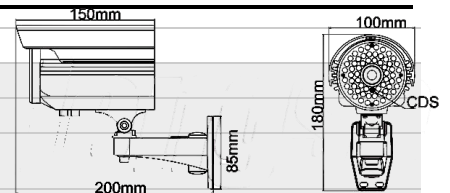

SPECIFICATIONS

Optical Camera

Signal System	NTSC/PAL
Imaging Device	1/3" Sony Super HAD II / Dual Core DSP
Resolution	Color: 600 TVL B/W: 700 TVL
Effective Pixels	NTSC: 976 x 494 PAL: 976 x 582
Lens	2.8 ~ 12 mm varifocal
Field of View (H)	22.6 ~ 81.2°
Field of View (V)	17.1 ~ 66.5°
Min. Illumination	Without IR (B&W): 0.001 lux @ F 2.0 / With IR: 0 Lux
Day Night Type	√
Wide Dynamic Range	√
Video Out	1Vp-p, 75 Ohm, BNC (Composite Video Signal)
Scanning System	2:1 interlaced
Scanning Area	4.8 x 3.6 mm
Scanning Lines	NTSC: 525 Lines PAL: 625 Lines
Scanning Frequency	NTSC: 60 field/sec PAL: 50 field/sec
Electronic Shutter	NTSC: Auto, 1/60 ~ 1/10,000 s PAL: Auto, 1/50 ~ 1/10,000 s
Signal-to-Noise Ratio	≥ 115 dB
Synchronization	Internal

Illuminator

Effective Range	200 ft (60 m)
-----------------	---------------

Additional Features

Noise Reduction	Digital 2D/3D
Back Light Compensation	√
Auto White Balance	√
On-Screen Display	√

XTREME-7B-21IR Series

600TVL WDR Outdoor Bullet Camera 60M IR
w/ 2.8 ~ 12mm varifocal lens

Mounting	Wall
Environment	
Operating Environment	Indoor/Outdoor
Ingress Protection	IP66
Vandal Proof	√
Storage Temperature	-4 ~ 140° F (-20 ~ 60° C)
Operating Temperature	14 ~ 122° F (-10 ~ 50° C)
Operating Humidity	≤ 95% RH non-condensing
Electrical	
Input Voltage	DC 12V (AC 24V optional)
Current Draw	550 mA @ 12 VDC (max)
Power Consumption	6.6 W
General	
Material	Aluminum/Zinc
Finish	Charcoal
Weight	3.75 lbs (1700 g)
Dimensions	9.45 x 7.32 x 3.94 in. (240 x 186 x 100 mm)
Regulatory Type	CE, FCC, UL
Warranty	3 Years

AVAILABLE MODELS

Part number	Description
XTREME-7B-21IR-WDR	[NTSC] 600/700 TVL Color IR Bullet Camera, WDR, 2.8-11mm Lens, 180ft Range
XTREME-7B-21IR-WDRP	[PAL] 600/700 TVL Color IR Bullet Camera, WDR, 2.8-11mm Lens, 180ft Range