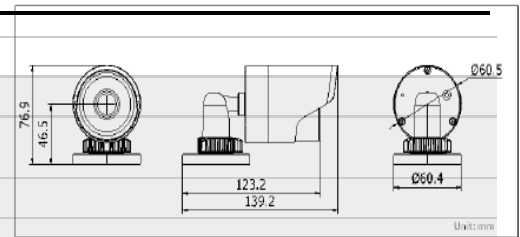

XTREME-IPM-1B-IR

1.3 MP Sony H.264 Bullet Camera 30M IR w/
4mm

- o 1.3 Megapixel High Resolution
- o HD Video Output
- o Low Illumination
- o 3D DNR & DWDR & BLC
- o IP66 rating
- o H.264
- o IR range: up to 30m
- o True day / night

SPECIFICATIONS

Optical Camera

Imaging Device	1/3" Progressive Scan Sony
Lens	4 mm @F2.0 (6 mm, 12 mm optional) M12 mount
Field of View (H)	64.1°
Min. Illumination	0.01 Lux @ F1.2, AGC ON (0 Lux w/ IR) 0.028 Lux @ F2.0, AGC ON (0 Lux w/ IR)
Day Night Type	IR cut filter with auto switch
Wide Dynamic Range	Digital Wide Dynamic Range
Electronic Shutter	1/25 ~ 1/100,000 s

Resolution

Video Display Resolution	1280 x 960, 1280 x 720
--------------------------	------------------------

Environment

Ingress Protection	IP66
Operating Temperature	-22 ~ 140° F (-30 ~ 60° C)
Operating Humidity	≤ 95% RH non-condensing

Electrical

Input Voltage	DC 12V± 10%, PoE (802.3af)
Power Consumption	5 W

General

Weight	0.67 lbs (300 g)
Dimensions	2.38" x 3.03" x 5.48" (60.4 x 76.9 x 139.2 mm)
Warranty	3 Years

AVAILABLE MODELS

Part number	Description
XTREME-IPM-1B-IR	1.3 Megapixel Sony H.264 Bullet Network Camera